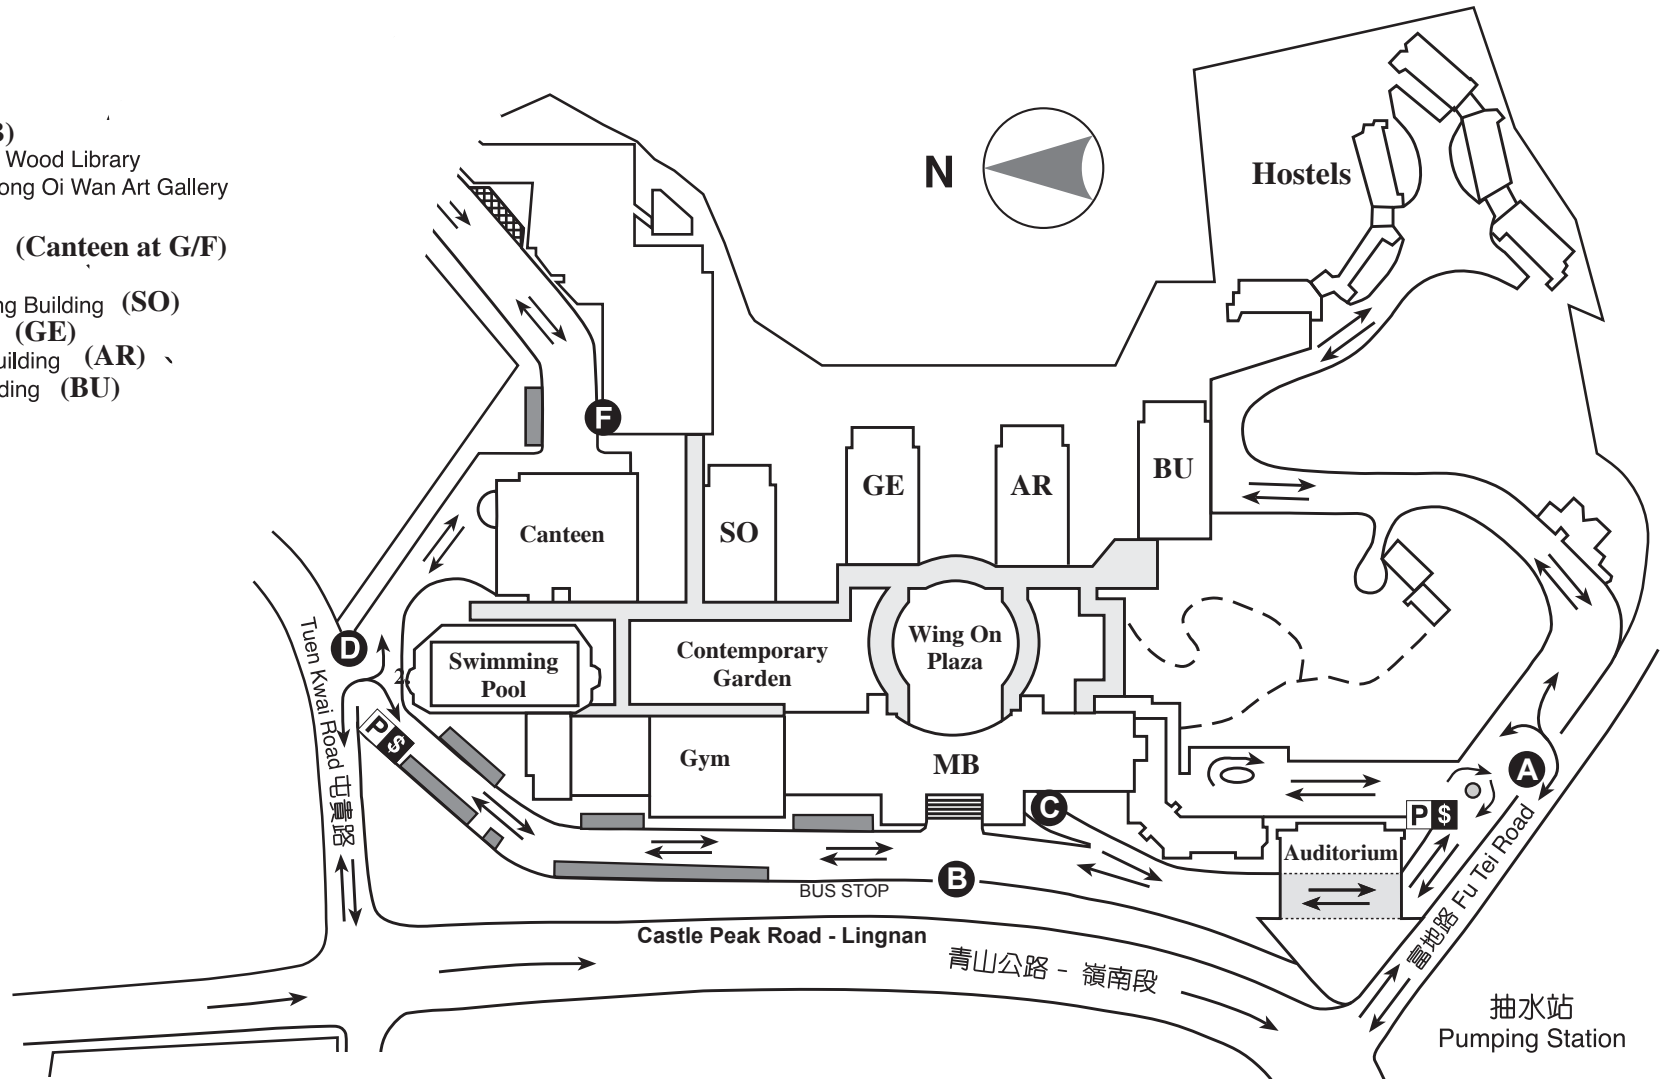

Campus Map

1. 主樓 Main Building (MB)
 鄺森活圖書館 Fong Sum Wood Library
 梁方霽雲藝術廊 Leung Fong Oi Wan Art Gallery
2. 康樂樓 Amenities Building (Canteen at G/F)
3. 黃玉蘭樓 Dorothy Y. L. Wong Building (SO)
4. 林炳炎樓 B. Y. Lam Building (GE)
5. 梁鈺琚樓 Leung Kau Kui Building (AR)
6. 何善衡樓 Ho Sin Hang Building (BU)

- A** 南門 South Gate
- B** 行人路入口 Pedestrian Entrance
- C** 地下停車場入口 Underground Parking
- D** 北門 North Gate
- E** 室外運動場入口
Entrance of
Multi-purpose Outdoor Sports Ground
- F** 有蓋停車場入口 Covered Car Park

- 車路 Driveway
- 小徑 Foot Path
- 露天停車位 Open Carpark
- 車輛上落客區 Drop off/Pick up Area
- 停車場繳費處 Shroff's Office
- 有蓋行人路 Covered Walkway
- 大會堂之地下行車道
Vehicular Path beneath the Auditorium